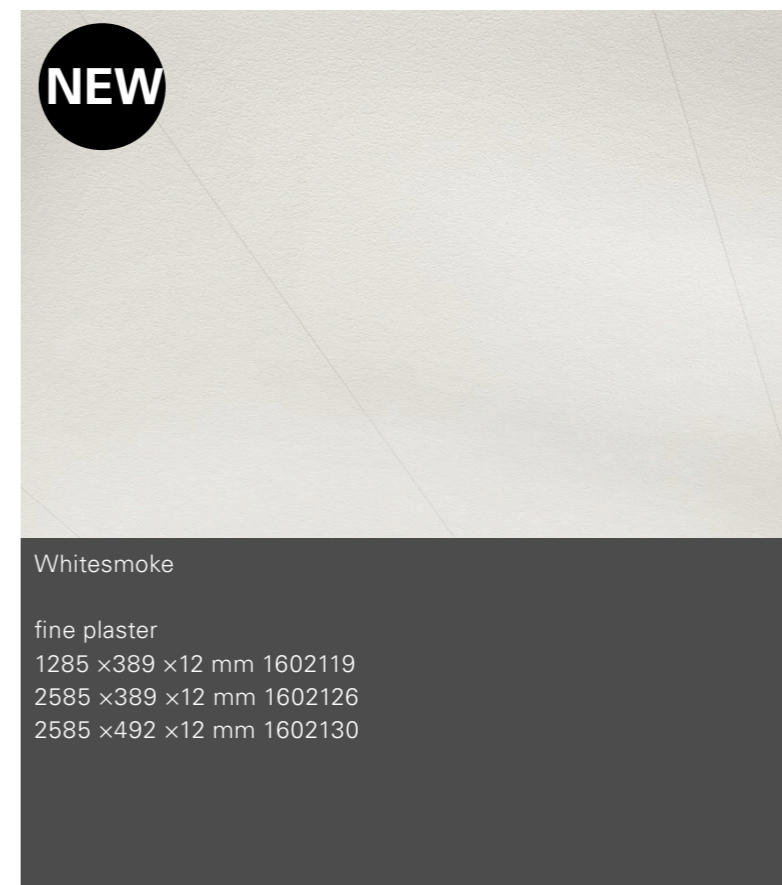

ClickBoard

Colours, textures and decors

PARADOR