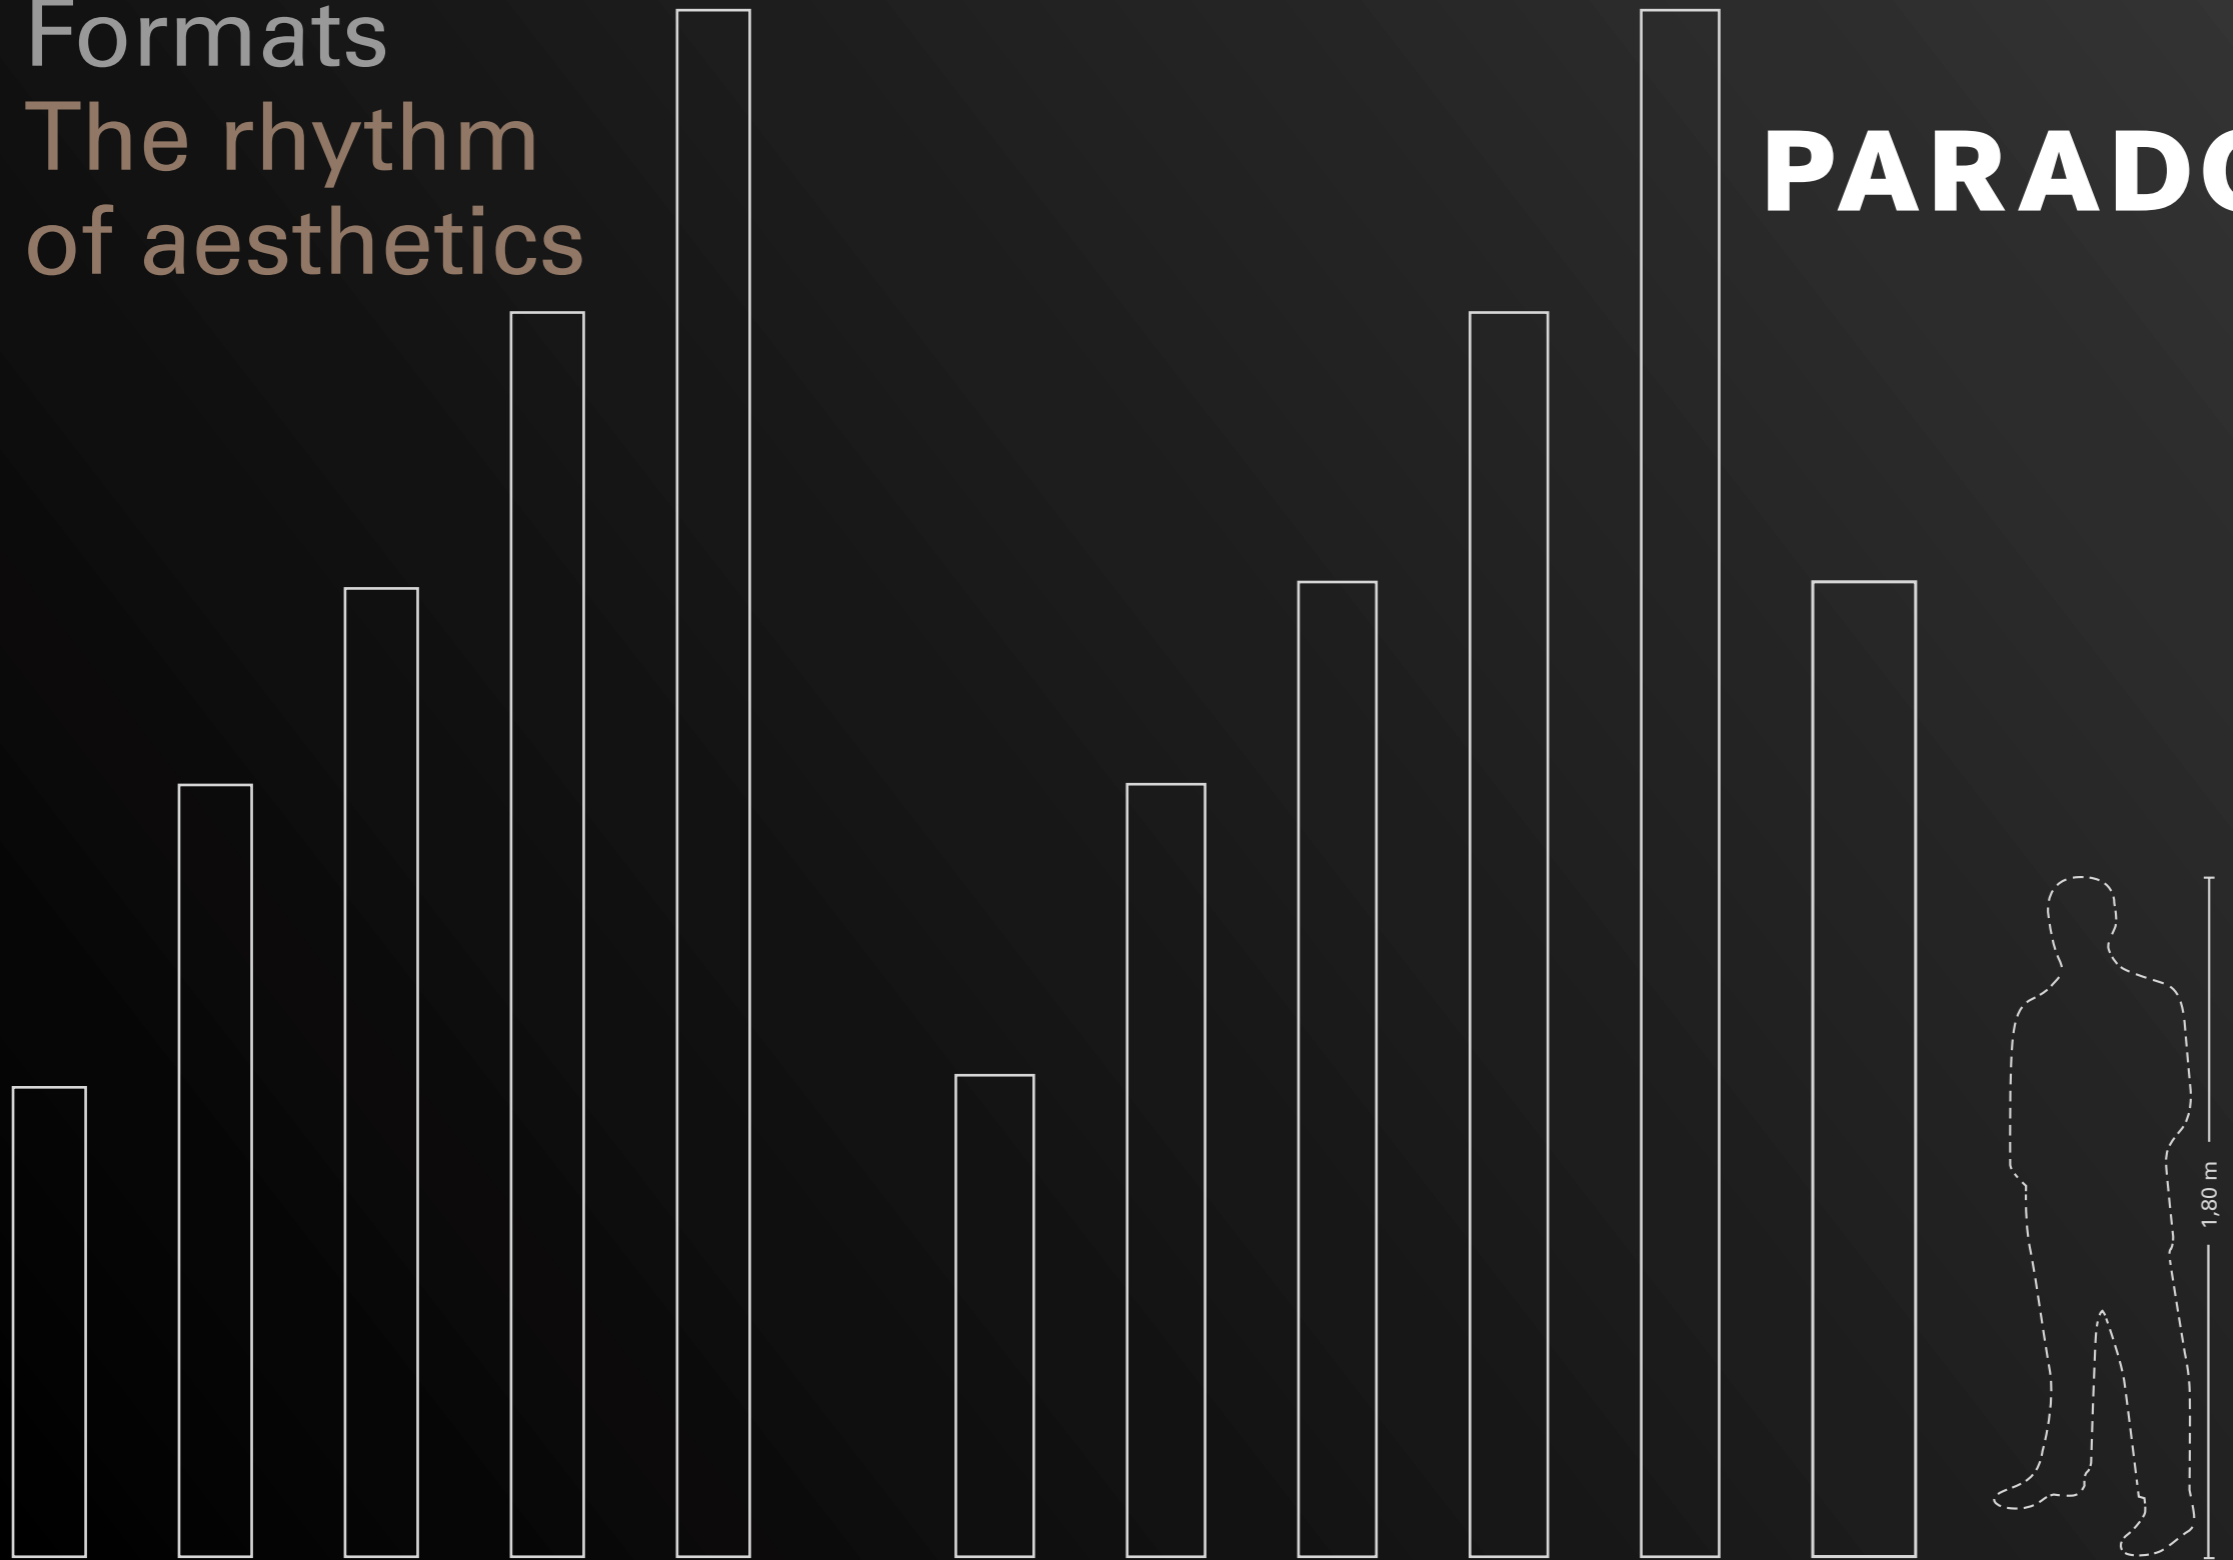

2585 x 389 mm¹

③

ClickBoard

2585 x 492 mm¹

¹Plank thickness: 12 mm, ²Plank thickness: 10 mm

Panels Formats The rhythm of aesthetics

PARADOR

④ Panel Novara 1242 x 192 mm²
⑤ Panel Novara 2042 x 192 mm²
⑥ Panel Novara 2562 x 192 mm²
⑦ Panel Novara 3292 x 192 mm²
⑧ Panel Novara 4092 x 192 mm²